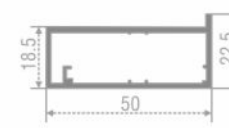

Aluminum Frame Profile

Model: BAPS-019
Finish: Anodized silver
MRP: Rs.2,750 per pc

Model: BAPS-219
Finish: SS brush
MRP: Rs.3,725 per pc

Model: BAPS-319 | 519
Finish: CP brush | Rose gold
MRP: Rs.3,725 per pc

Model: BAPS-419
Finish: Chrome mirror
MRP: Rs.3,900 per pc