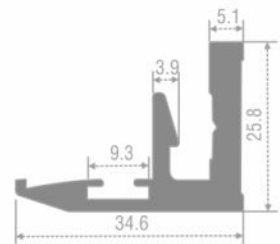

Model: BAPS-032
Finish: Anodized silver
MRP: Rs.2,875 per pc

Model: BAPS-232
Finish: SS brush
MRP: Rs.3,625 per pc

Model: BAPS-332 | 532
Finish: CP brush | Rose gold
MRP: Rs.3,625 per pc

Model: BAPS-432
Finish: Chrome mirror
MRP: Rs.3,800 per pc

(All above sizes are in mm)

Aluminum Inlay Profile

Model: BAPS-050
Finish: Anodized silver
MRP: Rs.350 per pc

Model: BAPS-250
Finish: SS brush
MRP: Rs.525 per pc

Model: BAPS-350 | 550
Finish: CP brush | Rose gold
MRP: Rs.525 per pc

Model: BAPS-450
Finish: Chrome mirror
MRP: Rs.550 per pc

Model: BAPS-051
Finish: Anodized silver
MRP: Rs.425 per pc

Model: BAPS-251
Finish: SS brush
MRP: Rs.635 per pc

Model: BAPS-351 | 551
Finish: CP brush | Rose gold
MRP: Rs.635 per pc

Model: BAPS-451
Finish: Chrome mirror
MRP: Rs.660 per pc

Model: BAPS-052
Finish: Anodized silver
MRP: Rs.600 per pc

Model: BAPS-252
Finish: SS brush
MRP: Rs.900 per pc

Model: BAPS-352 | 552
Finish: CP brush | Rose gold
MRP: Rs.900 per pc

Model: BAPS-452
Finish: Chrome mirror
MRP: Rs.950 per pc

Model: BAPS-053
Finish: Anodized silver
MRP: Rs.600 per pc

Model: BAPS-253
Finish: SS brush
MRP: Rs.900 per pc

Model: BAPS-353 | 553
Finish: CP brush | Rose gold
MRP: Rs.900 per pc

Model: BAPS-453
Finish: Chrome mirror
MRP: Rs.950 per pc

Model: BAPS-054
Finish: Anodized silver
MRP: Rs.425 per pc

Model: BAPS-254
Finish: SS brush
MRP: Rs.635 per pc

Model: BAPS-354 | 554
Finish: CP brush | Rose gold
MRP: Rs.635 per pc

Model: BAPS-454
Finish: Chrome mirror
MRP: Rs.660 per pc

(All above sizes are in mm)