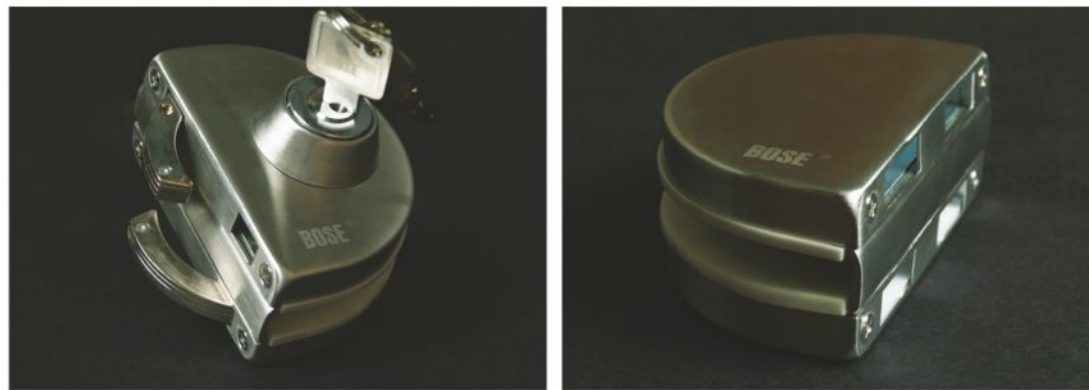

BOSE Glass Sliding Locks
for 12mm glass

Model: BGSL-013
Item: Lock (knob x key)
Material: Stainless steel 304
MRP: Rs.2,105 per pc

Model: BGSL-014 Striker
Material: Stainless steel 304
MRP: Rs.605 per pc

BOSE Stainless Steel 304 Shower Hinges

Wall to Glass

Model: BSH-101	Model: BSH-001
Finish: SN	Finish: PSS
MRP: Rs.1,840 per pc	MRP: Rs.2,040 per pc

Wall to Glass (one Side Plate)

Model: BSH-102	Model: BSH-002
Finish: SN	Finish: PSS
MRP: Rs.1,920 per pc	MRP: Rs.2,120 per pc

Glass to Glass- 135°

Model: BSH-103	Model: BSH-003
Finish: SN	Finish: PSS
MRP: Rs.2,580 per pc	MRP: Rs.2,780 per pc

Wall to Glass- 180°

Model: BSH-104	Model: BSH-004
Finish: SN	Finish: PSS
MRP: Rs.2,580 per pc	MRP: Rs.2,780 per pc

Glass to Glass- 90°

Model: BSH-105	Model: BSH-005
Finish: SN	Finish: PSS
MRP: Rs.2,580 per pc	MRP: Rs.2,780 per pc

Fixed Clip

Model: BSH-106	Model: BSH-006
Finish: SN	Finish: PSS
MRP: Rs.1,600 per pc	MRP: Rs.1,800 per pc