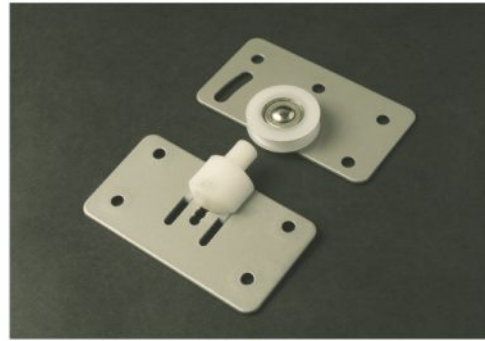

**BOSE Wooden Sliding
BSLD-001**

Finish: Metallic grey
MRP: Rs.305 per pair

SLIDING TRACKS

Top track

Item: BSC-013A
Finish: Anodized silver

Size	2400mm	3000mm
MRP	Rs.410 per pc	Rs.505 per pc

Bottom track

Item: BSC-013B
Finish: Anodized silver

Size	2400mm	3000mm
MRP	Rs.290 per pc	Rs.360 per pc