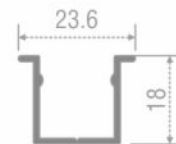

**BOSE 8 Wheel Wooden Sliding  
BSLD-012**

Finish: Metallic grey  
MRP: Rs.1,815 per pair

SLIDING TRACKS - SINGLE DOOR

**Top track**

Item: BSC-011  
Finish: Anodized silver

Size	2400mm	3000mm	3600mm
MRP	Rs.1,875 per pc	Rs.2,295 per pc	Rs.2,700 per pc