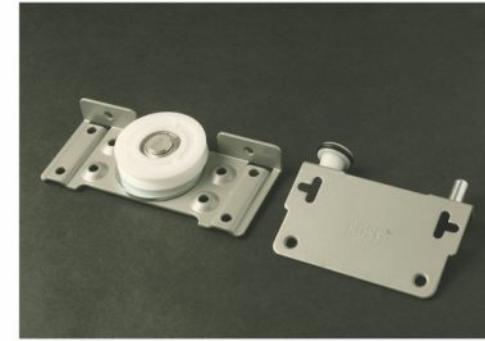

SLIDING TRACKS

**Top track**

Item: BSC-014  
Finish: Anodized silver

Size	2400mm	3000mm	3600mm
MRP	Rs.390 per pc	Rs.495 per pc	Rs.595 per pc

**Bottom track**

Item: BSC-014  
Finish: Anodized silver

Size	2400mm	3000mm	3600mm
MRP	Rs.390 per pc	Rs.495 per pc	Rs.595 per pc