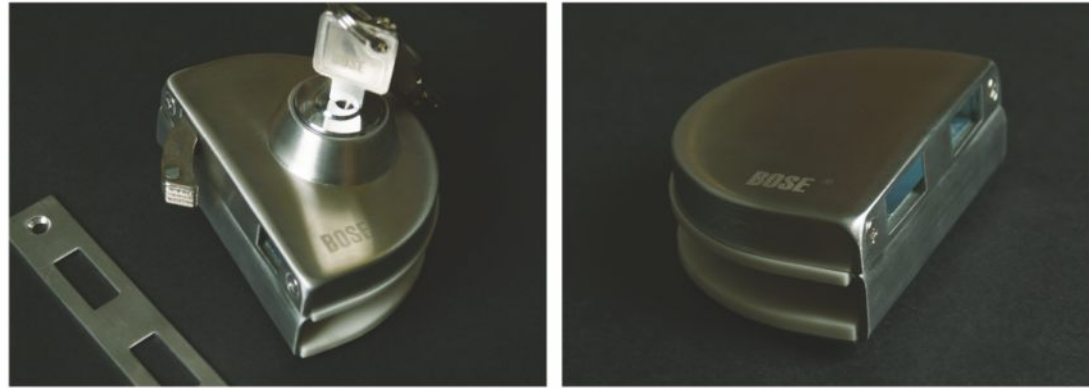

BOSE Glass Sliding Locks
for 12mm glass

Model: BGSL-011
Item: Lock (key x key)
Material: Stainless steel 304
MRP: Rs.1,615 per pc

Model: BGSL-012 Striker
Material: Stainless steel 304
MRP: Rs.575 per pc