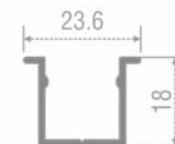

Bottom track

Item: BSC-020
Finish: Anodized silver
Size: 3000mm
MRP: Rs.600 per pc