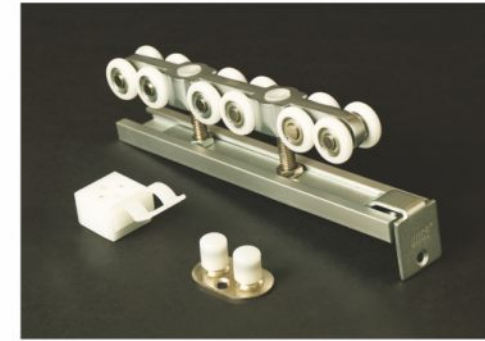

**BOSE 12 Wheel Wooden Sliding
BSLD-013**

Finish: Metallic grey
MRP: Rs.3,200 per pair

SLIDING TRACKS - SINGLE DOOR

Top track

Item: BSC-011
Finish: Anodized silver
Size: 3600mm
MRP: Rs.2,700 per pc