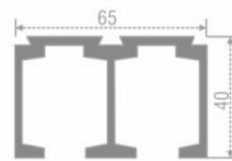

Item: BSC-003
Finish: Anodized silver
Size: 3600mm
MRP: Rs.5,000 per pc