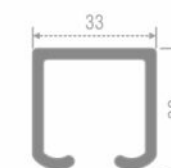

Item: BSC-011
Finish: Anodized silver
MRP: Rs.2,700 per pc
Size: 3600mm

Item: BSC-211
Finish: SS brush
MRP: Rs.4,500 per pc
Size: 3600mm

Item: BSC-411
Finish: Chrome mirror
MRP: Rs.4,725 per pc
Size: 3600mm