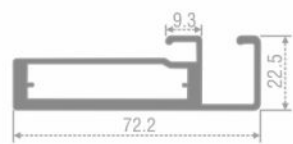

Model: BAPS-011
Finish: Anodized silver
MRP: Rs.2,900 per pc

Model: BAPS-211
Finish: SS brush
MRP: Rs.3,900 per pc

Model: BAPS-311 | 511
Finish: CP brush | Rose gold
MRP: Rs.3,900 per pc

Model: BAPS-411
Finish: Chrome mirror
MRP: Rs.4,049 per pc