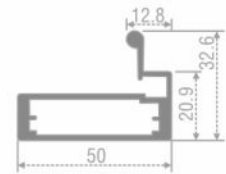

Model: BAPS-009
Finish- Anodized silver
MRP: Rs.2,300 per pc

Model: BAPS-209
Finish- SS brush
MRP: Rs.3,300 per pc

Model: BAPS-309 | 509
Finish: CP brush | Rose gold
MRP: Rs.3,300 per pc

Model: BAPS-409
Finish: Chrome mirror
MRP: Rs.3,475 per pc