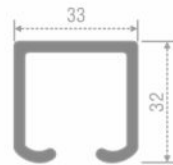

Item: BSC-011
Finish: Anodized silver
MRP: Rs.2,700 per pc
Size: 3600mm

Item: BSC-211
Finish: SS brush
MRP: Rs.4,500 per pc
Size: 3600mm

Item: BSC-411
Finish: Chrome mirror
MRP: Rs.4,725 per pc
Size: 3600mm