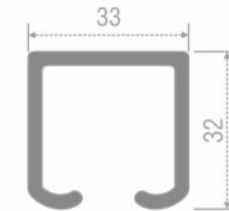

SLIDING TRACKS - SINGLE DOOR

Top track

Item: BSC-011
Finish: Anodized silver
Size: 3600mm
MRP: Rs.2,700 per pc