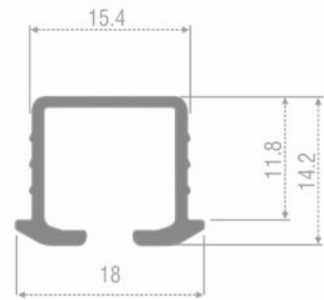

SLIDING TRACKS - SINGLE DOOR

Top track

Item: BCS-009
Size: 2440mm
MRP: Rs.800 per pc