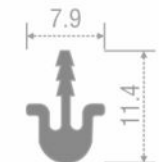

Bottom track

Item: BSC-013B
Finish: Anodized silver
Size: 3000mm
MRP: Rs.360 per pc

SLIDING TRACKS - DOUBLE DOOR