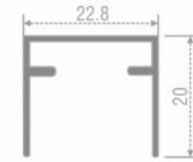

Top track

Item: BSC-015C
Finish: Anodized silver
Size: 3000mm
MRP: Rs.825 per pc