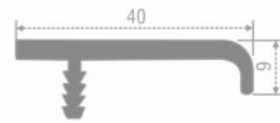

Model: BAPS-028
Finish: Anodized silver
MRP: Rs.1,550 per pc

Model: BAPS-228
Finish: SS brush
MRP: Rs.2,450 per pc

Model: BAPS-328 | 528
Finish: CP brush | Rose gold
MRP: Rs.2,450 per pc

Model: BAPS-428
Finish: Chrome mirror
MRP: Rs.2,575 per pc