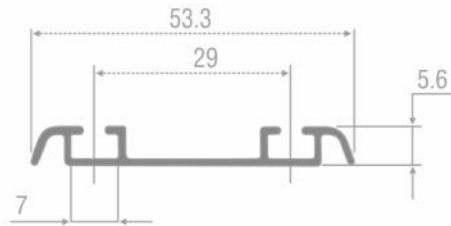

Bottom track

Item: BCS-121
Size: 3660mm
MRP: Rs.5,300 per pc
(top & bottom track)