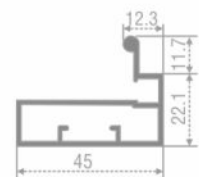

Model: BAPS-017
Finish: Anodized silver
MRP: Rs.2,225 per pc

Model: BAPS-217
Finish- SS brush
MRP: Rs.3,025 per pc

Model: BAPS-317 | 517
Finish: CP brush | Rose gold
MRP: Rs.3,025 per pc

Model: BAPS-417
Finish: Chrome mirror
MRP: Rs.3,175 per pc

(All above sizes are in mm)