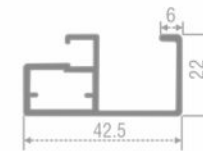

Model: BAPS-004
Finish: Anodized silver
MRP: Rs.1,750 per pc

Model: BAPS-204
Finish: SS brush
MRP: Rs.2,625 per pc

Model: BAPS-304 | 504
Finish: CP brush | Rose gold
MRP: Rs.2,625 per pc

Model: BAPS-404
Finish: Chrome mirror
MRP: Rs.2,750 per pc