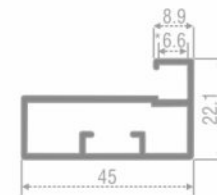

Model: BAPS-005
Finish: Anodized silver
MRP: Rs.1,625 per pc

Model: BAPS-205
Finish: SS brush
MRP: Rs.2,700 per pc

Model: BAPS-305 | 505
Finish: CP brush | Rose gold
MRP: Rs.2,700 per pc

Model: BAPS-405
Finish: Chrome mirror
MRP: Rs.2,835 per pc