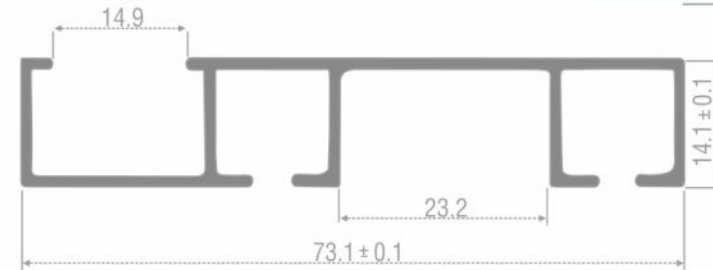

SLIDING TRACKS - SINGLE DOOR

Top track

Item: BCS-010
Finish: Aluminium
Size: 2440mm
MRP: Rs.4,250 per pc
(top & bottom track)