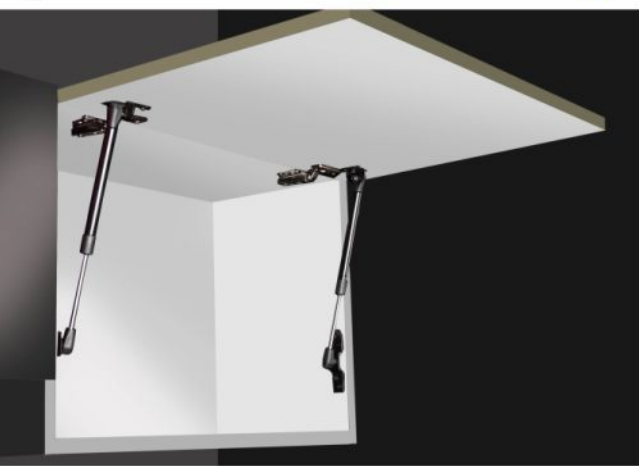

BOSE Pro lift

Model: BGL-005 Finish: Silver Weight capacity: 5 kgs MRP: Rs.375 per pair	Model: BGL-020 Finish: Silver Weight capacity: 20 kgs MRP: Rs.375 per pair
Model: BGL-010 Finish: Silver Weight capacity: 10 kgs MRP: Rs.375 per pair	Model: BGL-025 Finish: Silver Weight capacity: 25 kgs MRP: Rs.375 per pair
Model: BGL-015 Finish: Silver Weight capacity: 15 kgs MRP: Rs.375 per pair	Model: BGL-030 Finish: Silver Weight capacity: 30 kgs MRP: Rs.375 per pair

BOSE Pro Lift- Black Gas Pump

Model: BGL-BK-9 Size: 9" Weight capacity: 5/10/15/20/25/30/35 kgs MRP: Rs.600 per pair	Model: BGL-BK-12 Size: 12" Weight capacity: 5/10/15/20/25/30/35 kgs MRP: Rs.600 per pair	Model: BGL-BK-15 Size: 15" Weight capacity: 25/30/35/50 kgs MRP: Rs.750 per pair

Made in Taiwan

Model: BTW 85- Size#2
Item: BOSE floor springs
Weight capacity: 85 kgs
MRP: Rs.7,450 per pc

Made in Taiwan

Model: BTW 120- Size#3
Item: BOSE floor springs
Weight capacity: 120 kgs
MRP: Rs.7,950 per pc

Made in Taiwan

Model: BTW 150- Size#4
Item: BOSE floor springs
Weight capacity: 150 kgs
MRP: Rs.8,450 per pc

Model: BFS-901
Item: BOSE floor springs
Weight capacity: 90 kgs
MRP: Rs.3,965 per pc

Model: BFS-902
Item: BOSE floor springs
Weight capacity: 130 kgs
MRP: Rs.5,300 per pc

Model: BFS-903
Item: BOSE floor springs
Weight capacity: 150 kgs
MRP: Rs.5,650 per pc