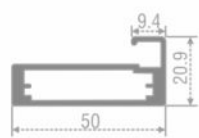

Model: Baps-008
Finish- Anodized silver
MRP:Rs.2,000 per pc

Model: Baps-208
Finish- SS brush
MRP: Rs.3,050 per pc

Model: Baps-308 | 508
Finish: CP brush | Rose gold
MRP: Rs.3,050 per pc

Model: Baps-408
Finish: Chrome mirror
MRP: 3,200 per pc