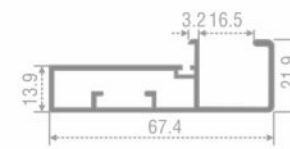

Model: BAPS-034
Finish: Anodized silver
MRP: Rs.2,950 per pc

Model: BAPS-234
Finish: SS brush
MRP: Rs.4,200 per pc

Model: BAPS-334 | 534
Finish: CP brush | Rose gold
MRP: Rs.4,200 per pc

Model: BAPS-434
Finish: Chrome mirror
MRP: Rs.4,400 per pc