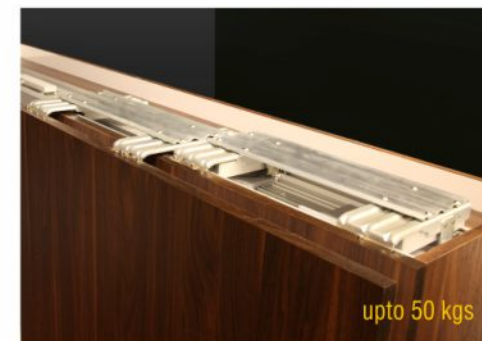

SLIDING TRACKS

Top track

Bottom track

Item: BCS 008  
 Finish: Anodized silver

Size	2440mm	3660mm
MRP	Rs.5000 per set	Rs.7500 per set

**BOSE Inline System  
BSLD-INL**

Finish: Metallic grey

Size	1800mm/2000mm/2100mm	2400mm
MRP	Rs.1,00,650 per set	Rs.1,05,000 per set