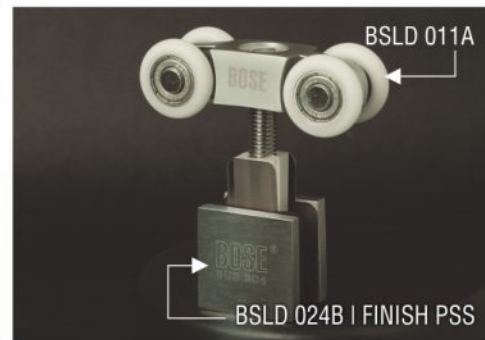

Item: BSLD-011A
MRP: Rs.1,000 per pair

Item: BSLD-024B
MRP: Rs.2,125 per pair

SLIDING TRACKS

Item: BSC-211
Finish: SS brush
MRP: Rs.4,500 per pc
Size: 3600mm

Item: BSC-411
Finish: Chrome mirror
MRP: Rs.4,725 per pc
Size: 3600mm