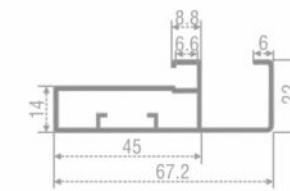

Model: BAPS-1006
Finish: Anodized silver
MRP: Rs.2,200 per pc

Model: BAPS-1206
Finish: SS brush
MRP: Rs.2,975 per pc

Model: BAPS-1306 | 1506
Finish: CP brush | Rose gold
MRP: Rs.2,975 per pc

Model: BAPS-1406
Finish- Chrome mirror
MRP: Rs.3,125 per pc

(All above sizes are in mm)