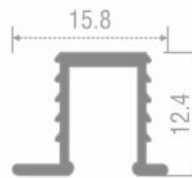

Bottom track

Item: BSC-014
Finish: Anodized silver

Size	2400mm	3000mm	3600mm
MRP	Rs.390 per pc	Rs.495 per pc	Rs.595 per pc