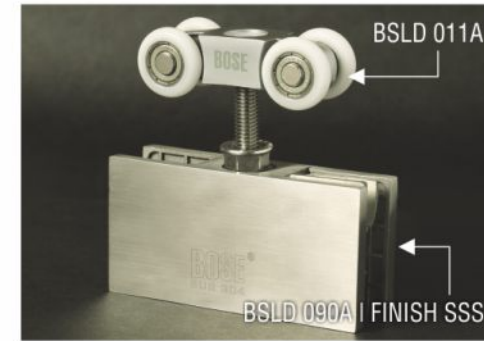

BOSE 4-Wheel Glass Sliding

Item: BSLD-090A
MRP: Rs.3,450 per pair

Item: BSLD-011A
MRP: Rs.1,000 per pair

Item: BSLD-090B
MRP: Rs.3,800 per pair

SLIDING TRACKS

Item: BSC-211
Finish: SS brush
MRP: Rs.4,500 per pc
Size: 3600mm

Item: BSC-411
Finish: Chrome mirror
MRP: Rs.4,725 per pc
Size: 3600mm