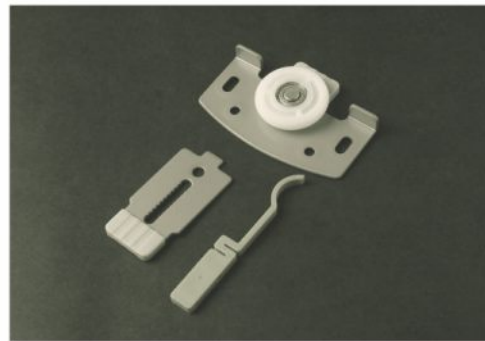

**BOSE Wooden Sliding
BSLD-002**

Finish: Metallic grey
MRP: Rs.305 per pair

SLIDING TRACKS

Top track

Item: BSC-014
Finish: Anodized silver

Size	2400mm	3000mm	3600mm
MRP	Rs.390 per pc	Rs.495 per pc	Rs.595 per pc

Bottom track

Item: BSC-014
Finish: Anodized silver

Size	2400mm	3000mm	3600mm
MRP	Rs.390 per pc	Rs.495 per pc	Rs.595 per pc