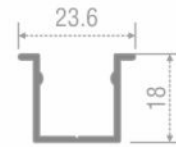

Bottom track

Item: BSC-020
Finish: Anodized silver
Size: 3000mm
MRP: Rs.600 per pc