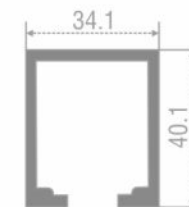

Top track

Item: BSC-012
Finish: Anodized silver
Size: 3000mm
MRP: Rs.3,000 per pc