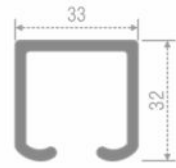

Top track

Item: BSC-011
Finish: Anodized silver

Size	2400mm	3000mm	3600mm
MRP	Rs.1,875 per pc	Rs.2,295 per pc	Rs.2,700 per pc