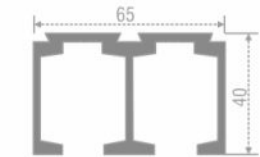

**SLIDING TRACKS**

Item: BSC-001  
Finish: Anodized silver  
Size: 3600mm  
MRP: Rs.3,350 per pc

Item: BSC-002  
Finish: Anodized silver  
Size: 3600mm  
MRP: Rs.4,250 per pc

Item: BSC-003  
Finish: Anodized silver  
Size: 3600mm  
MRP: Rs.5,000 per pc