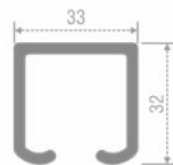

Item: BSC-011
Finish: Anodized silver
MRP: Rs.2,700 per pc
Size: 3600mm

Item: BSC-211
Finish: SS brush
MRP: Rs.4,500 per pc
Size: 3600mm

Item: BSC-411
Finish: Chrome mirror
MRP: Rs.4,725 per pc
Size: 3600mm