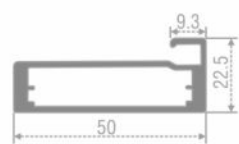

Model: BAPS-010
Finish- Anodized silver
MRP: Rs.2,250 per pc

Model: BAPS-210
Finish- SS brush
MRP: Rs.3,150 per pc

Model: BAPS-310 | 510
Finish: CP brush | Rose gold
MRP: Rs.3,150 per pc

Model: BAPS-410
Finish: Chrome mirror
MRP: Rs.3,325 per pc