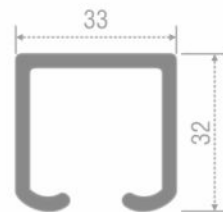

SLIDING TRACKS