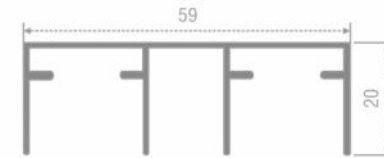

Top track

Item: BSC-015A
Finish: Anodized silver

Size	2400mm	3000mm	3600mm
MRP	Rs.1,190 per pc	Rs.1,485 per pc	Rs.1,785 per pc