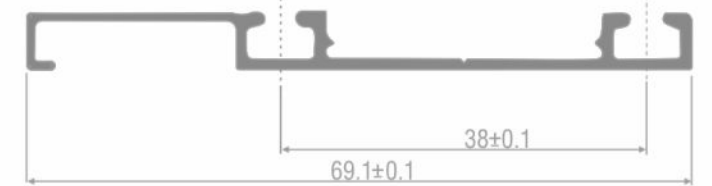

Item: BCS-009  
 Size: 3660mm  
 MRP: Rs.1,200 per pc

**BOSE Wooden Sliding- Soft Close BSLD-010**

For 2 doors  
 MRP: Rs.4,450 per set

SLIDING TRACKS - SINGLE DOOR

**Top track**

Item: BCS-010  
 Finish: Aluminium  
 Size: 2440mm  
 MRP: Rs.4,250 per pc  
 (top & bottom track)