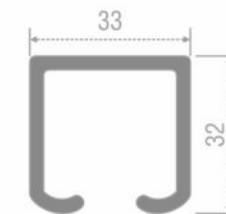

SLIDING TRACKS

Item: BSC-011

Finish: Anodized silver
Size: 3600mm
MRP: Rs.2,700 per pc