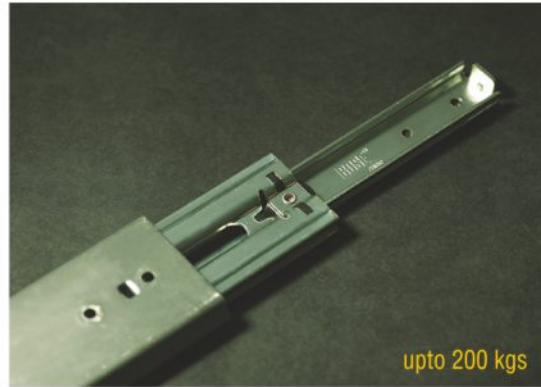

BOSE Jumbo Slide

Model: BDC-906