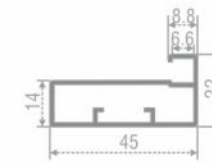

Model: BAPS-1005
Finish: Anodized silver
MRP: Rs.1,525 per pc

Model: BAPS-1205
Finish: SS brush
MRP: Rs.2,575 per pc

Model: BAPS-1305 | 1505
Finish: CP brush | Rose gold
MRP: Rs.2,575 per pc

Model: BAPS-1405
Finish: Chrome mirror
MRP: Rs.2,700 per pc