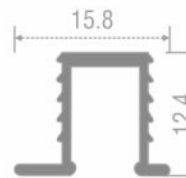

Top track

Item: BSC-014
Finish: Anodized silver

Size	2400mm	3000mm	3600mm
MRP	Rs.390 per pc	Rs.495 per pc	Rs.595 per pc