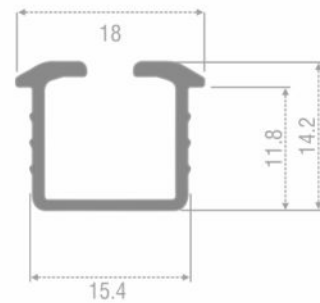

**BOSE Wooden Sliding- Soft close BSLD-009**

for 2 doors  
 Finish: Aluminium  
 MRP: Rs.4,450 per set

SLIDING TRACKS - SINGLE DOOR

**Top track**

Item: BCS-009  
 Size: 2440mm  
 MRP: Rs.800 per pc

**Bottom track**