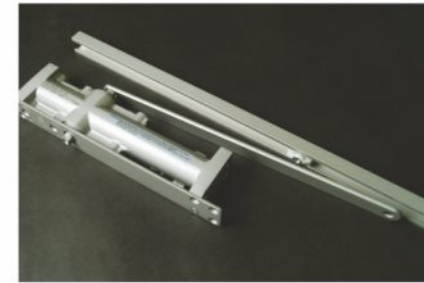

Made in Taiwan

Model: BTW DC-101 - Size#3
Item: Conceal door closer
MRP: Rs.5,875 per pc