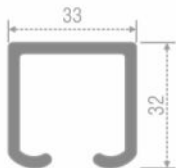

Top track

Item: BSC-011
Finish: Anodized silver

Size	2400mm	3000mm	3600mm
MRP	Rs.1,875 per pc	Rs.2,295 per pc	Rs.2,700 per pc