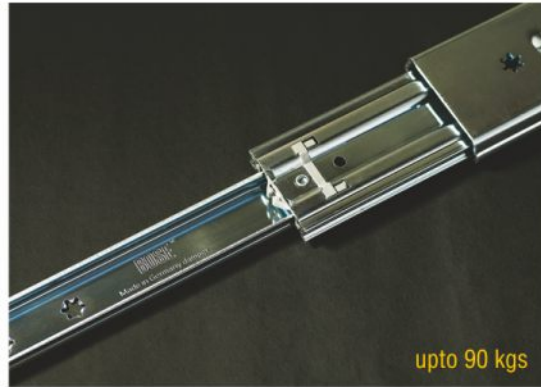

World class hardware from

ITALY, TAIWAN & MORE

Hand-picked by experts to ensure

COMPATIBILITY & DURABILITY

Model: BDC-911

upto 90 kgs

**BOSE Soft Close Airmatic Slide Damper- Made in Germany**

Item: BOSE Damper- 14"  
Finish: Zinc  
MRP: Rs.2,100 per set