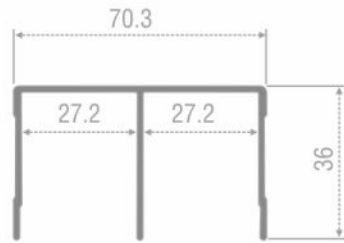

SLIDING TRACKS - SINGLE DOOR

Top track

Item: BCS-121
Size: 2440mm
MRP: Rs.3,600 per pc
(top & bottom track)