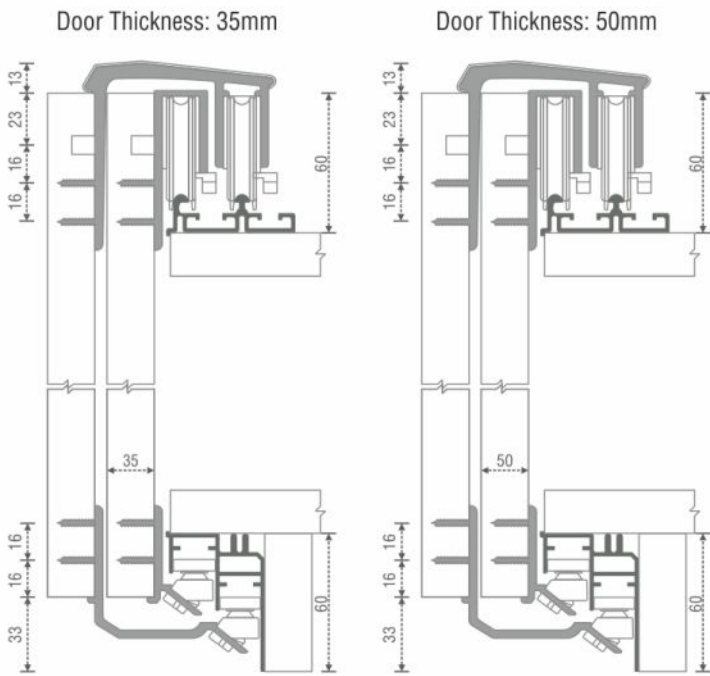

INSTALLATION DETAILS

SLIDING TRACKS

Top track
Item: BSC-IT-10
Finish: Anodized silver

Bottom track
Item: BSC-IT
Finish: Anodized silver

Size	2400mm	3000mm
MRP	Rs.5,800 per pc	Rs.6,450 per pc

Top track
Item: BSC-IT-13
Finish: Anodized silver

Bottom track
Item: BSC-IT
Finish: Anodized silver

Size	2400mm	3000mm
MRP	Rs.6,700 per pc	Rs.7,450 per pc