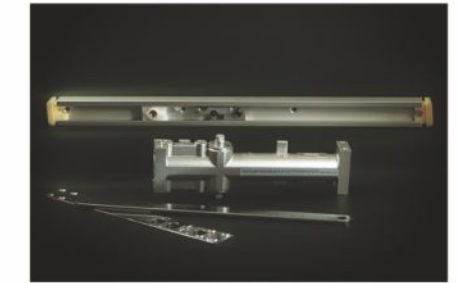

Model: BTW DC-003
Item: Hold open door closer with sliding track & arm
MRP: Rs.3,125 per pc

Model: BCDC-101
Item: Conceal door closer
MRP: Rs.4,875 per pc

HYDRAULIC PATCH