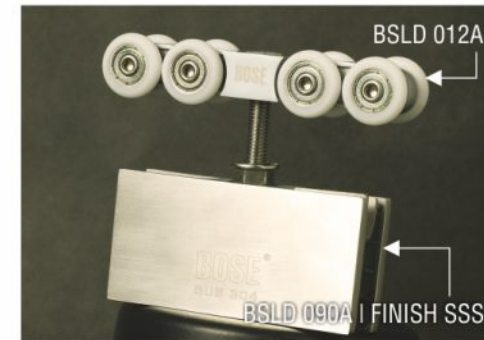

Item: BSLD-012A
MRP: Rs.1,400 per pair

Item: BSLD-090A
MRP: Rs.3,450 per pair

SLIDING TRACKS

Item: BSC-211
Finish: SS brush
MRP: Rs.4,500 per pc
Size: 3600mm

Item: BSC-411
Finish: Chrome mirror
MRP: Rs.4,725 per pc
Size: 3600mm