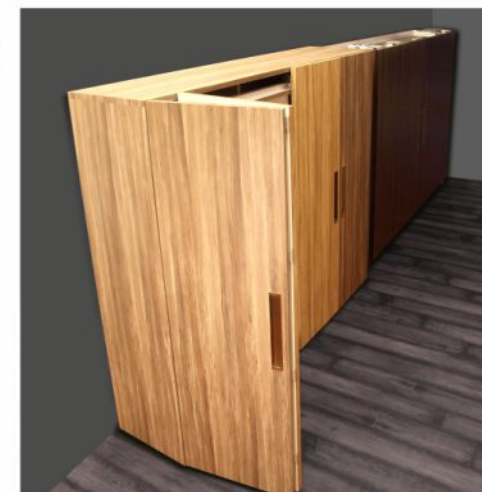

SLIDING TRACKS

Top track

Bottom track

Item: BCS 008  
 Finish: Anodized silver

Size	2440mm	3660mm
MRP	Rs.5000 per set	Rs.7500 per set

**BOSE Inline System  
BSLD-INL**

Finish: Metallic grey

Size	1800mm/2000mm/2100mm	2400mm
MRP	Rs.1,00,650 per set	Rs.1,05,000 per set