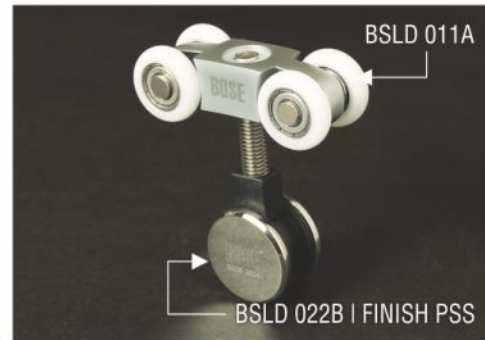

Item: BSLD-011A
MRP: Rs. 1,000 per pair

Item: BSLD-022B
MRP: Rs.1,850 per pair

SLIDING TRACKS

Item: BSC-211
Finish: SS brush
MRP: Rs.4,500 per pc
Size: 3600mm

Item: BSC-411
Finish: Chrome mirror
MRP: Rs.4,725 per pc
Size: 3600mm