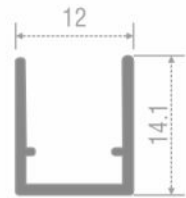

Top track

Item: BSC-013A
Finish: Anodized silver

Size	2400mm	3000mm
MRP	Rs.410 per pc	Rs.505 per pc