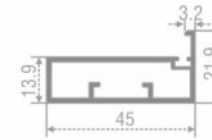

Model: BAPS-033
Finish: Anodized silver
MRP: Rs.2,250 per pc

Model: BAPS-233
Finish: SS brush
MRP: Rs.3,350 per pc

Model: BAPS-333 | 533
Finish: CP brush | Rose gold
MRP: Rs.3,350 per pc

Model: BAPS-433
Finish: Chrome mirror
MRP: Rs.3,500 per pc