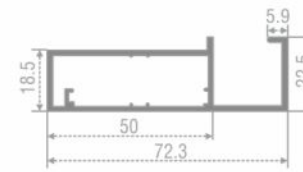

Model: BAPS-020
Finish: Anodized silver
MRP: Rs.3,450 per pc

Model: BAPS-220
Finish: SS brush
MRP: Rs.4,800 per pc

Model: BAPS-320 | 520
Finish: CP brush | Rose gold
MRP: Rs.4,800 per pc

Model: BAPS-420
Finish: Chrome mirror
MRP: Rs.5,040 per pc