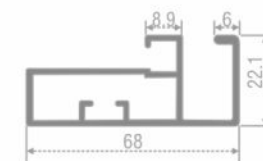

Model: BAPS-006
Finish: Anodized silver
MRP: Rs.2,300 per pc

Model: BAPS-206
Finish: SS brush
MRP: Rs.3,125 per pc

Model: BAPS-306 | 506
Finish: CP brush | Rose gold
MRP: Rs.3,125 per pc

Model: BAPS-406
Finish: Chrome mirror
MRP: Rs.3,280 per pc

(All above sizes are in mm)