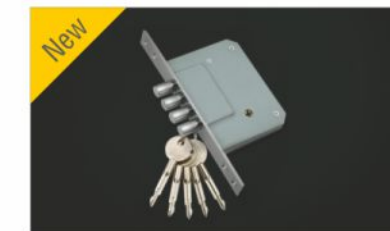

Model: BSKL-002
Item: Star key dead lock
Finish: BSN
MRP: Rs.1,000 per pc