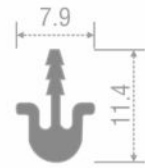

Bottom track

Item: BSC-013B
Finish: Anodized silver

Size	2400mm	3000mm
MRP	Rs.290 per pc	Rs.360 per pc