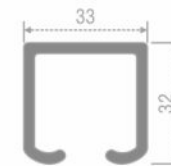

BOSE 4-Wheel Glass Sliding

Item: BSLD-011A  
MRP: Rs.1,000 per pair

Item: BSLD-090A  
MRP: Rs.3,450 per pair

Item: BSLD-011A  
MRP: Rs.1,000 per pair

Item: BSLD-090B  
MRP: Rs.3,800 per pair

SLIDING TRACKS