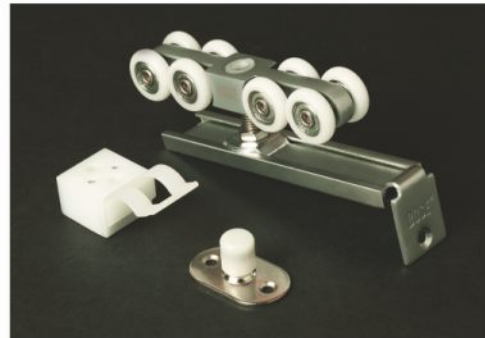

SLIDING TRACKS - SINGLE DOOR

**Top track**

Item: BSC-011  
Finish: Anodized silver

Size	2400mm	3000mm	3600mm
MRP	Rs.1,875 per pc	Rs.2,295 per pc	Rs.2,700 per pc

**Bottom track**

Item: BSC-020  
Finish: Anodized silver  
Size: 3000mm  
MRP: Rs.600 per pc