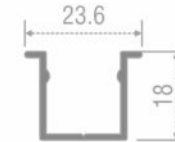

Bottom track

Item: BSC-020
Finish: Anodized silver
Size: 3000mm
MRP: Rs.600 per pc