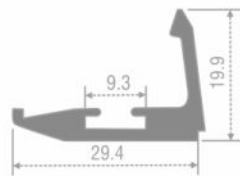

Aluminium Glazing Profile

Model: BAPS-031
Finish: Anodized silver
MRP: Rs.1,625 per pc

Model: BAPS-231
Finish: SS brush
MRP: Rs.2,650 per pc

Model: BAPS-331 | 531
Finish: CP brush | Rose gold
MRP: Rs.2,650 per pc

Model: BAPS-431
Finish: Chrome mirror
MRP: Rs. 2,785 per pc