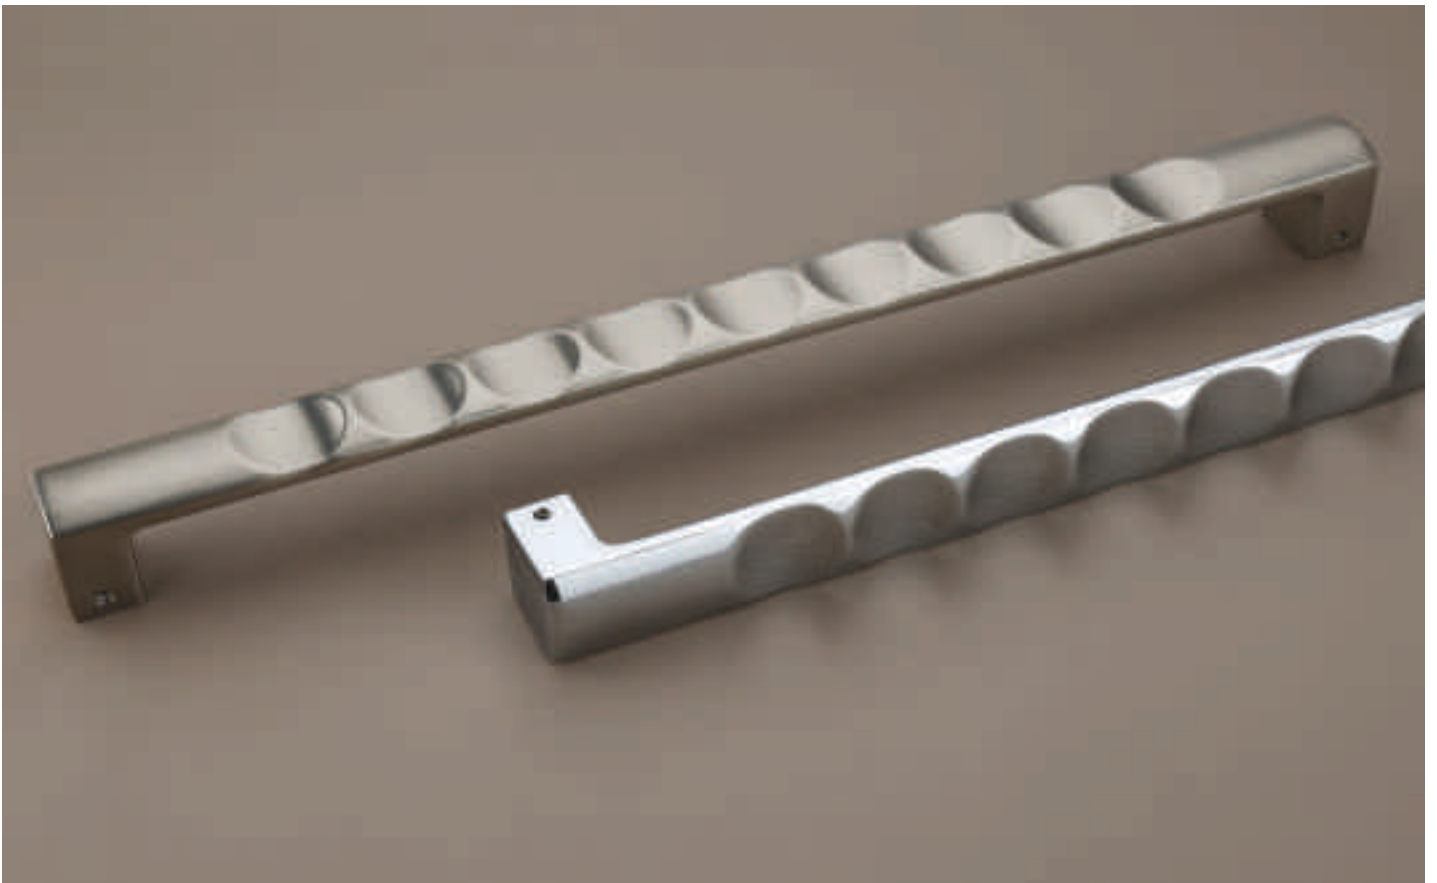

Volvo (GD) | Finish : Chrome, Matt, A/B,

Size	8"	12"	16"
Packing	1 Set	1 Set	1 Set

Mortice Handle

Cabinet Handle

HKC (GD) | Finish : Matt, A/B, Chrome, A/Silver

Size	200mm	300mm
Packing	1 Set	1 Set

Google (GD) | Finish : Chrome, Matt, A/B