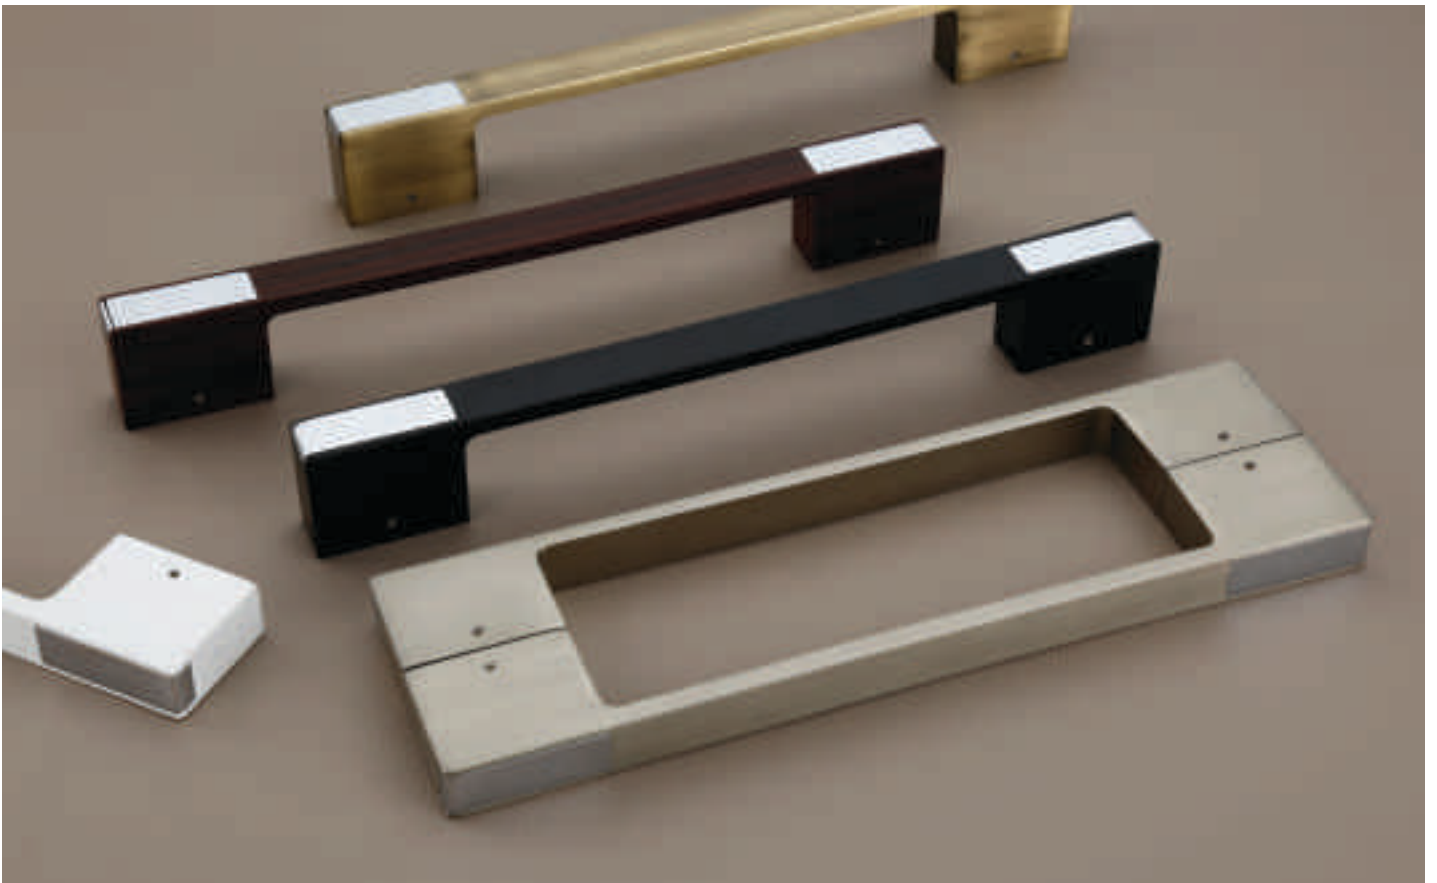

4G (GD) | Finish : CP/2T, Walnut/CP,
White/CP, Black/CP

Size	250mm
Packing	1 Set