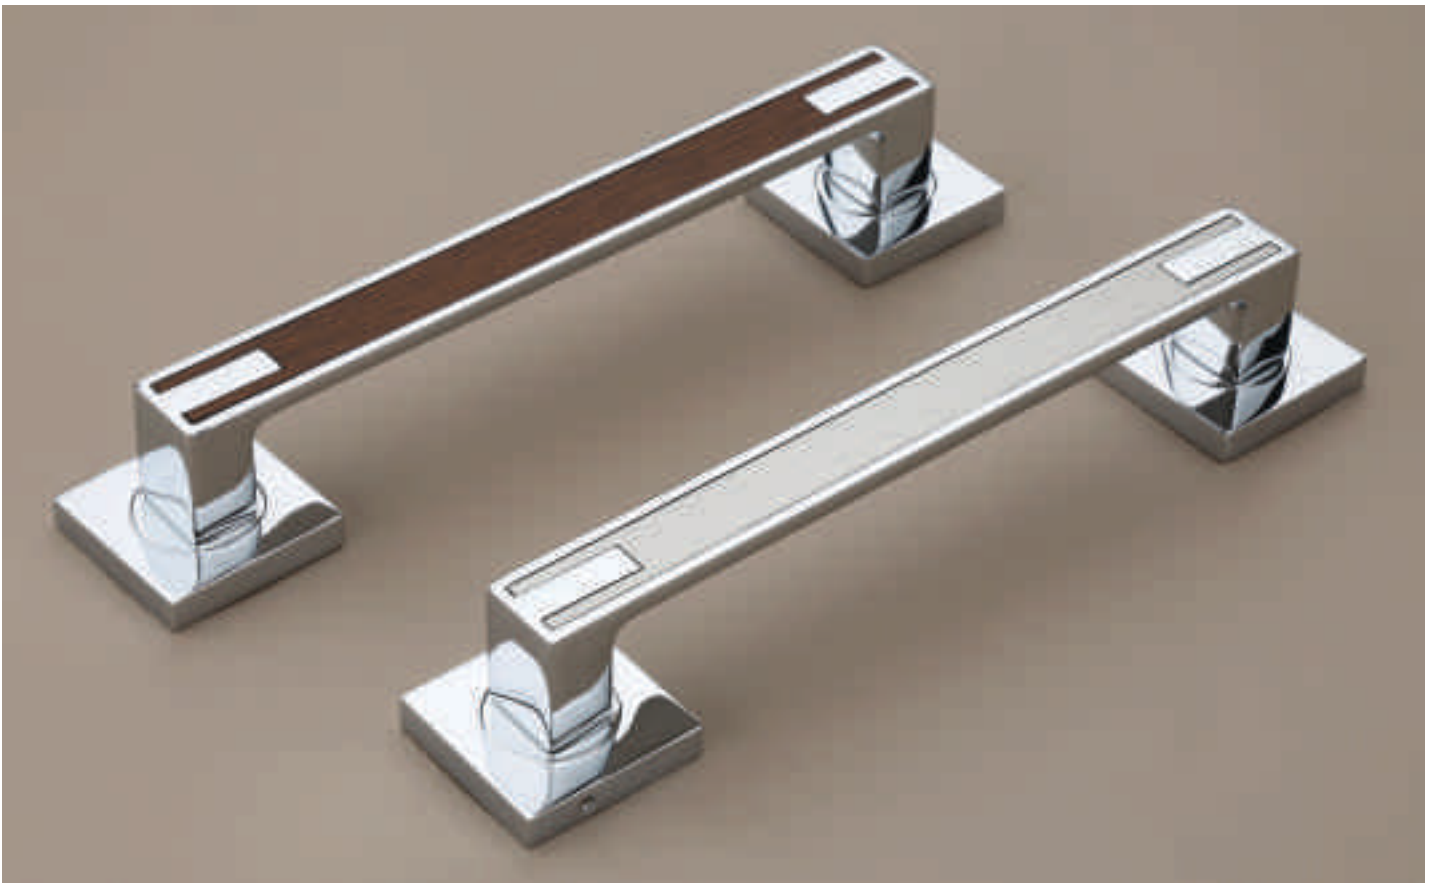

Life (MD) | Finish : Walnut/CP, Silver/CP,
White/CP

Size	8"
Packing	5 Pcs