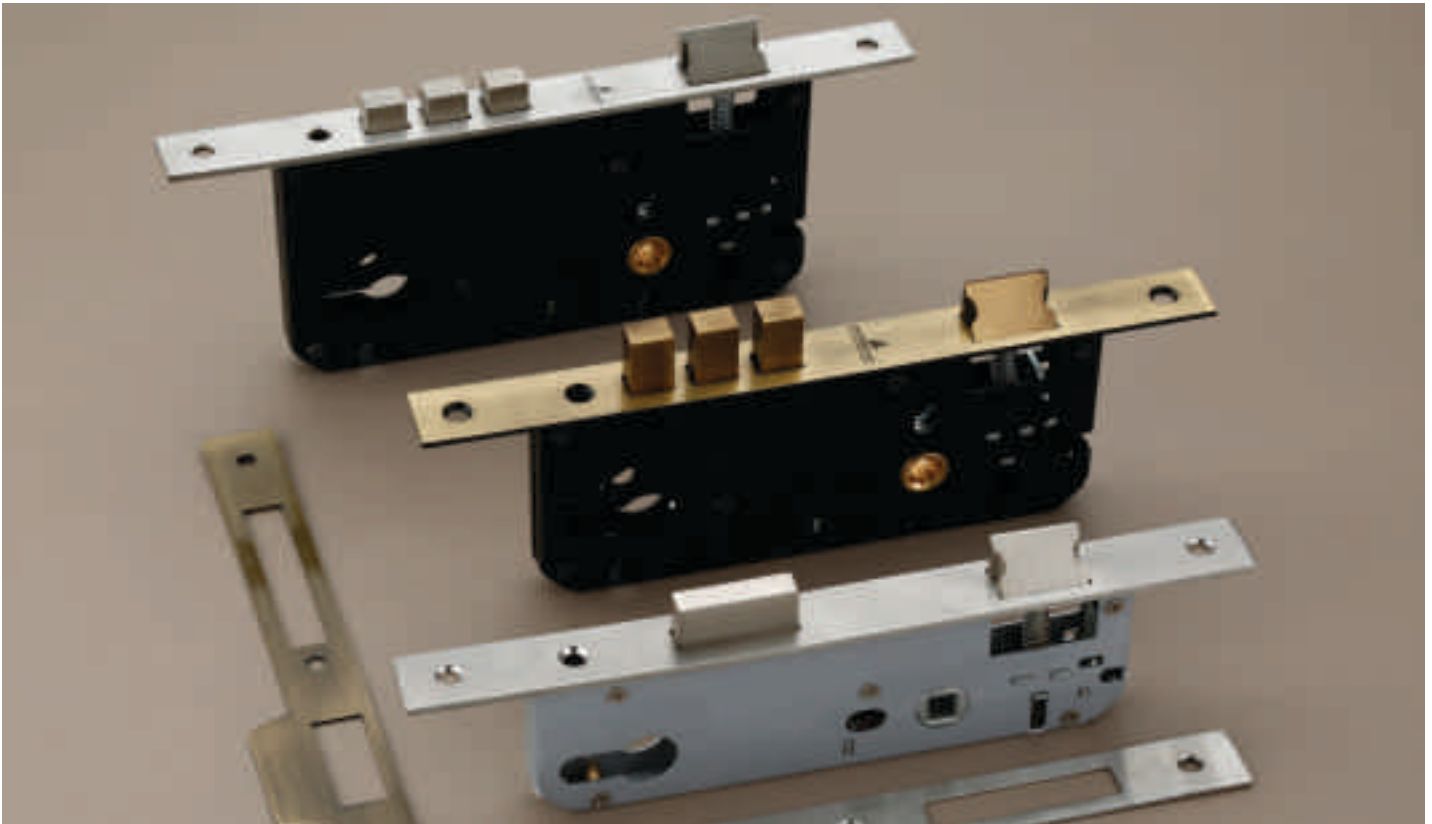

Packing | 1 Set

LOCK BODY

Lock Body | Finish : S.S., A/B

Size	35 X 85mm	45 X 85mm	50 X 85mm	60 X 85mm	70 X 85mm
Packing	1 Pc	1 Pc	1 Pc	1 Pc	1 Pc

Lock Body | Finish : S.S., A/B | Round 14mm (4 Bullet)

Size	50 X 85mm	60 X 85mm
Packing	1 Pc	1 Pc