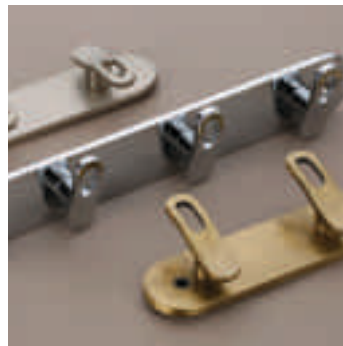

01

37

23

38

KNOB

24

39

26

41