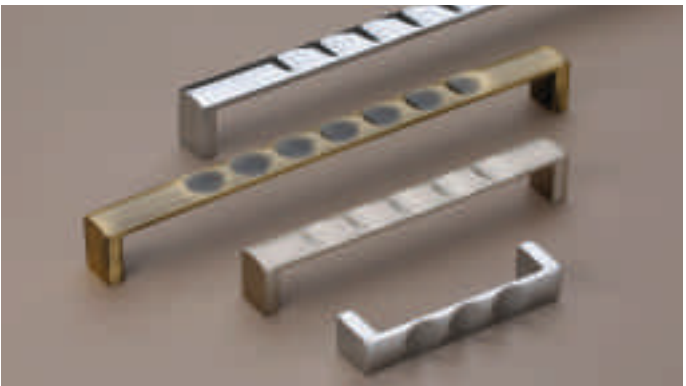

Google Finish : Matt,
Chrome, A/B

Size	96	160	256	320
Packing	20	15	15	10