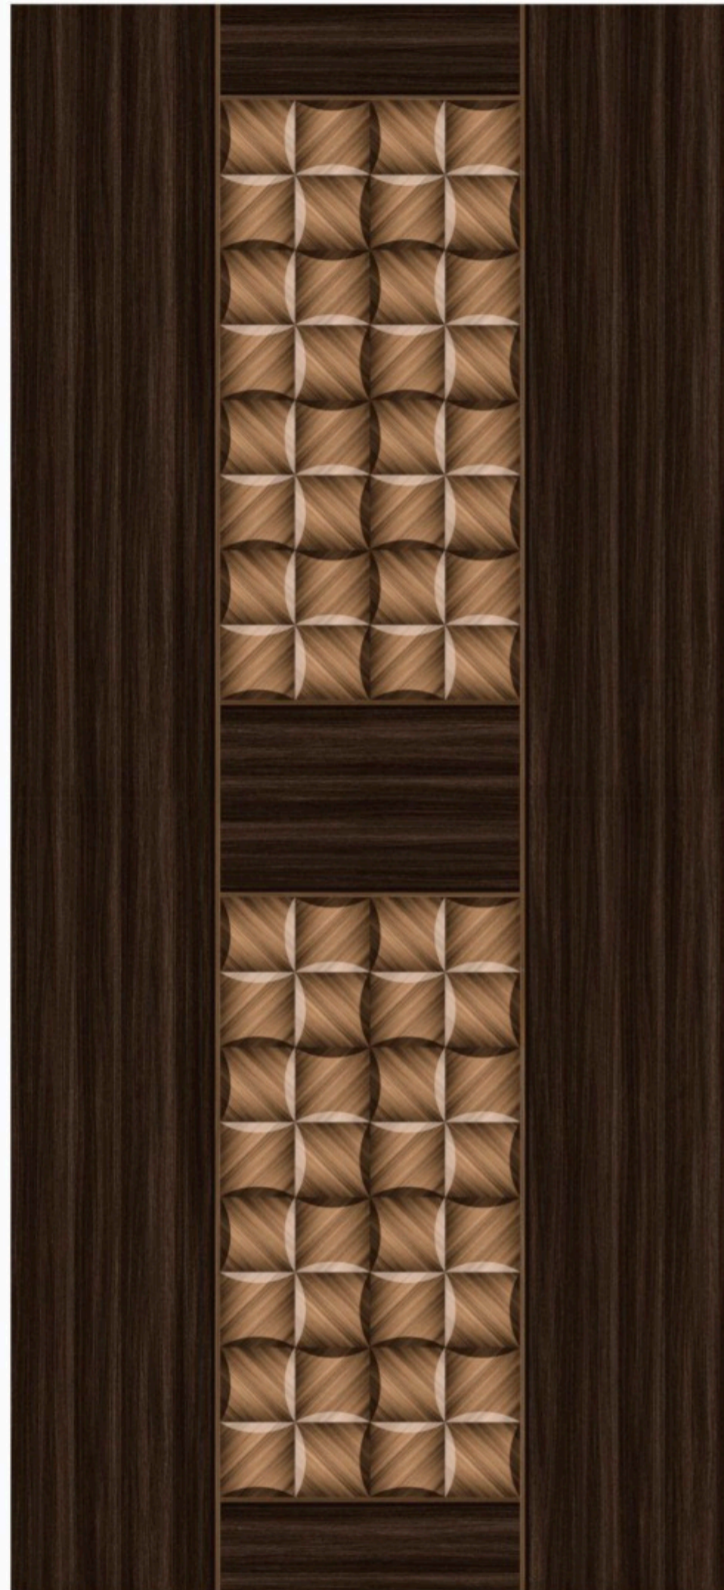

▼ VPD-308

▼ VPD-309

▼ VPD-310

7' x 3.25' (84" x 39")

7' x 3.25' (84" x 39")

7' x 3.25' (84" x 39")

7' x 3.25' (84" x 39")

forever
young

evergreen doors

This collection is consist of sophisticated, bold and elegant designs with nuance detailing and meticulous engineering. It represent best and classic designs of door skins.

VED-427

VED-428

7' x 3.25' (84" x 39")

7' x 3.25' (84" x 39")

EVERGREEN DOORS

VED-429

7' x 3.25' (84" x 39")

VED-430

7' x 3.25' (84" x 39")

VED-431